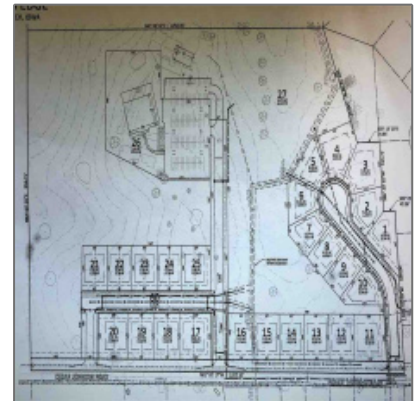

Lots/land For Sale

0 Sqft - 2 Serenity Circle, West Branch, Iowa
52358

Description

Come live on Cedars Edge Golf Course in West Branch! Beautiful, country setting surrounded by the manicured 9 hole golf course. This development is on the west side of the golf course. Serenity Circle will be a great cul-de-sac with easy access to the course & club house. This lot could be suitable for a build offering a garden view in the lower level.

Basic Details

Property Type:	Lots/land
Listing Type:	For Sale
Listing ID:	202005593
Price:	\$74,900
Beds:	0
Baths:	0
Half Bathrooms:	0
Square Feet:	0 Sqft
Construction Year:	0
Lot Size:	0.25 Acre

Country:	US
State:	IA
County:	Cedar
City:	West Branch
Zipcode:	52358

Features

✓	Amenities:	Sidewalks, Close To School, Golf Course, Clubhouse, Neighborhood
✓	Possible Finance:	Cash, Conventional
✓	Showing Instructions:	See Remarks

Address [Map](#)

Street:	2 Serenity Circle
Floor Number:	0
Longitude:	W92° 38' 9.4"
Latitude:	N41° 40' 43.1"