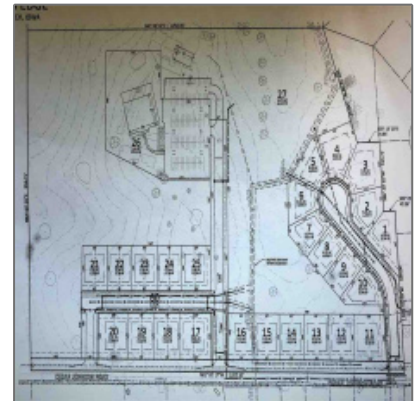

Lots/land For Sale

0 Sqft - 8 Serenity Circle, West Branch, Iowa
52358

Description

Come live on Cedars Edge Golf Course in West Branch! Beautiful, country setting surrounded by the manicured 9 hole golf course. This development is on the west side of the golf course. Serenity Circle will be a great cul-de-sac with easy access to the course & club house. This lot could allow for a nice walk out lower level.

Basic Details

Property Type:	Lots/land
Listing Type:	For Sale
Listing ID:	202005594
Price:	\$79,900
Beds:	0
Baths:	0
Half Bathrooms:	0
Square Feet:	0 Sqft
Construction Year:	0
Lot Size:	0.23 Acre

Country:	US
State:	IA
County:	Cedar
City:	West Branch
Zipcode:	52358

Features

✓	Amenities:	Sidewalks, Close To School, Golf Course, Clubhouse, Neighborhood
✓	Possible Finance:	Cash, Conventional
✓	Showing Instructions:	See Remarks

Address [Map](#)

Street:	8 Serenity Circle
Floor Number:	0
Longitude:	W92° 38' 9.5"
Latitude:	N41° 40' 43.6"