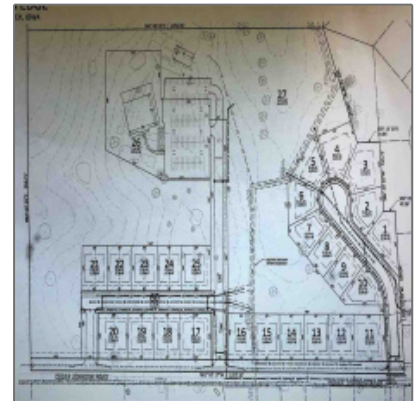

## Lots/land For Sale

0 Sqft - 9 Serenity Circle, West Branch, Iowa  
52358

### Description

Come live on Cedars Edge Golf Course in West Branch! Beautiful, country setting surrounded by the manicured 9 hole golf course. This development is on the west side of the golf course. Serenity Circle will be a great cul-de-sac with easy access to the course & club house. This lot could be suitable for a build with a walk out lower level.

### Basic Details

Property Type:	<b>Lots/land</b>
Listing Type:	<b>For Sale</b>
Listing ID:	<b>202005595</b>
Price:	<b>\$79,900</b>
Beds:	<b>0</b>
Baths:	<b>0</b>
Half Bathrooms:	<b>0</b>
Square Feet:	<b>0 Sqft</b>
Construction Year:	<b>0</b>
Lot Size:	<b>0.23 Acre</b>