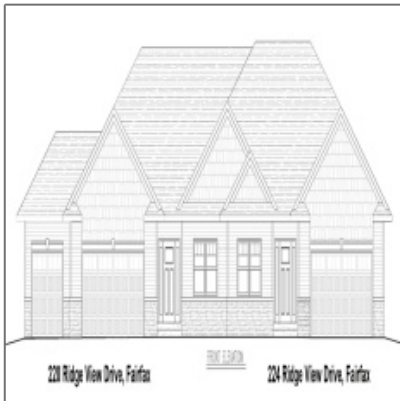

Residential For Sale

2,445 Sqft - 220 Ridge View Drive, Fairfax, Iowa
52228

Description

Fantastic New Luxury Ranch Condos w/larger 2 or 3 stall garages! Quality built & upgrades throughout. Features include Vaulted Great Room w/Gas Fireplace & Stone Surround, Quartz Tops Kitchen & all Baths, Pantry & Breakfast Bar, Spacious Master Suite w/ Walk-in Closet, Dual Vanity Sinks w/Custom Tile Shower, LVP & Tile Floors, Daylight Windows LL with Large Family Rm., Screen Porch & more! E-Star 3.1 Certified & other Energy/Cost Saving & Green Features Start up fee \$250.00

Property Description

Fantastic New Luxury Ranch Condos w/larger 2 or 3 stall garages! Quality built & upgrades throughout. Features include Vaulted Great Room w/Gas Fireplace & Stone Surround, Quartz Tops Kitchen & all Baths, Pantry & Breakfast Bar, Spacious Master Suite w/ Walk-in Closet, Dual Vanity Sinks w/Custom Tile Shower, LVP & Tile Floors, Daylight Windows LL with Large Family Rm., Screen Porch & more! E-Star 3.1 Certified & other Energy/Cost Saving & Green Features Start up fee \$250.00

Basic Details

Property Type:	Residential
Listing Type:	For Sale
Listing ID:	2208449
Price:	\$439,900

Beds:	3
Total Full Baths:	3
Baths:	3
Half Bathrooms:	0
Square Feet:	2,445 Sqft
Construction Year:	2023
Lot Size:	0 Sqft
Country:	US
State:	IA
County:	Linn
City:	Fairfax
Zipcode:	52228
Status Category:	Active