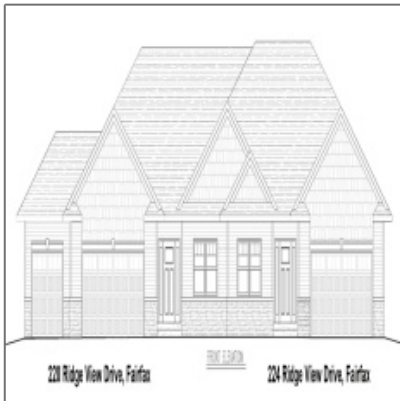

Residential For Sale

2,559 Sqft - 224 Ridge View Drive, Fairfax, Iowa
52228

Description

Fantastic New Luxury Ranch Condos w/larger 2 or 3 stall garages! Quality built & upgrades throughout. Features include Vaulted Great Room w/Gas Fireplace & Stone Surround, Quartz Tops Kitchen & all Baths, Pantry & Breakfast Bar, Spacious Master Suite w/ Walk-in Closet, Dual Vanity Sinks w/Custom Tile Shower, LVP & Tile Floors, Daylight Windows LL with Large Family Rm., Screen Porch & more! E-Star 3.1 Certified & other Energy/Cost Saving & Green Features. Start up fee \$250.00

Property Description

Fantastic New Luxury Ranch Condos w/larger 2 or 3 stall garages! Quality built & upgrades throughout. Features include Vaulted Great Room w/Gas Fireplace & Stone Surround, Quartz Tops Kitchen & all Baths, Pantry & Breakfast Bar, Spacious Master Suite w/ Walk-in Closet, Dual Vanity Sinks w/Custom Tile Shower, LVP & Tile Floors, Daylight Windows LL with Large Family Rm., Screen Porch & more! E-Star 3.1 Certified & other Energy/Cost Saving & Green Features. Start up fee \$250.00

Basic Details

Property Type:	Residential
Listing Type:	For Sale
Listing ID:	2208448
Price:	\$439,900

Beds:	3
Total Full Baths:	3
Baths:	3
Half Bathrooms:	0
Square Feet:	2,559 Sqft
Construction Year:	2023
Lot Size:	0 Sqft
Country:	US
State:	IA
County:	Linn
City:	Fairfax
Zipcode:	52228
Status Category:	Active